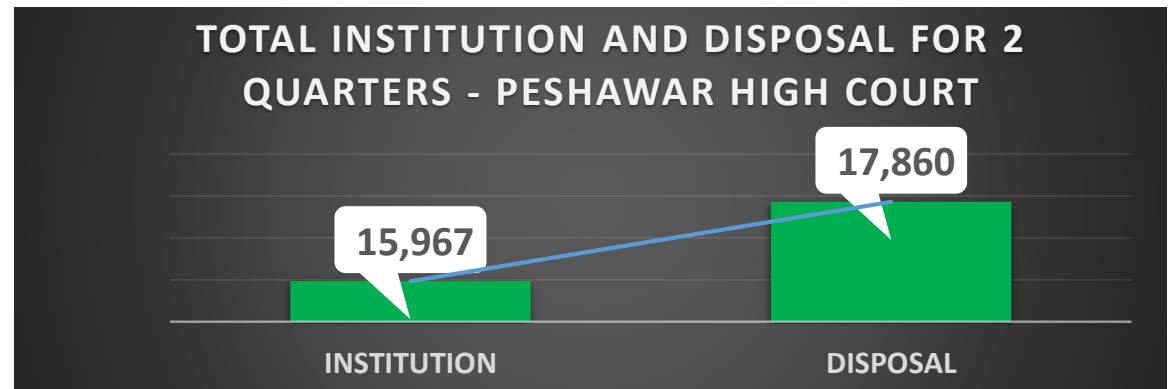

TOTAL INSTITUTION AND DISPOSAL FOR 2 QUARTERS - PESHAWAR HIGH COURT