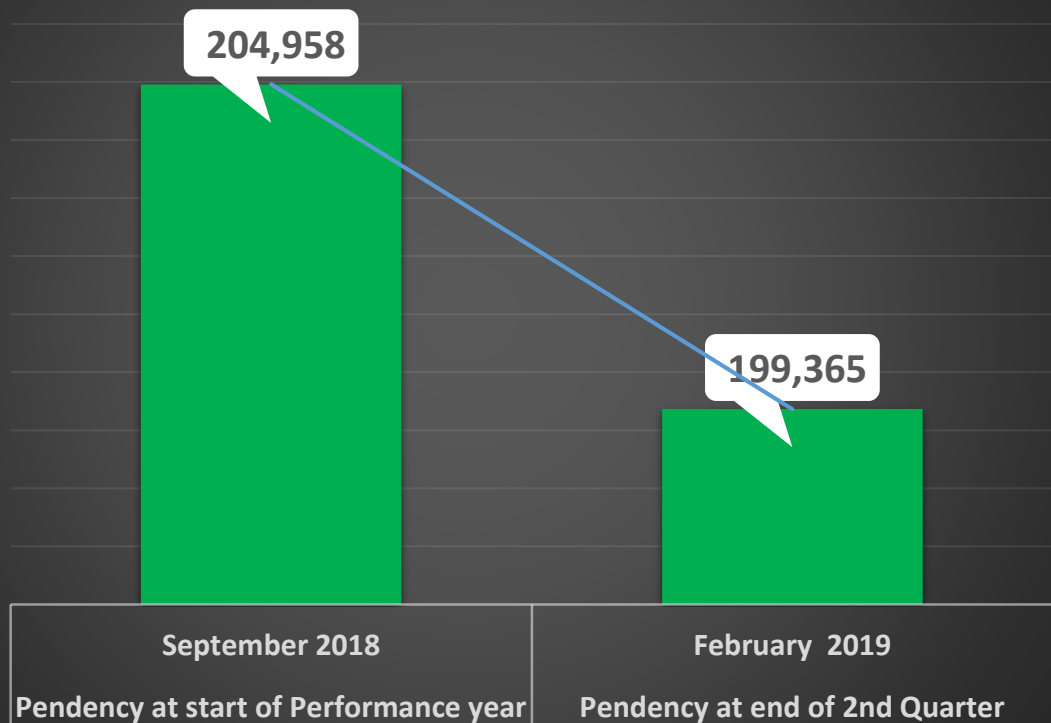

PESHAWAR HIGH COURT
PESHAWAR

وَإِذَا حَكَمْتُمْ بَيْنَ النَّاسِ أَنْ تَحْكُمُوا بِالْعَدْلِ

And When You Judge Between People You Judge With Justice

PESHAWAR HIGH COURT
PESHAWAR

**PERFORMANCE OF PESHAWAR HIGH COURT AND DISTRICT JUDICIARY -
First 02 QUARTER(SEP-18 to NOV-18) and (Dec-18 to Feb-19)
of
PERFORMANCE YEAR**

First 02 QUARTERs PERFORMANCE OF DISTRICT JUDICIARY

Pendency Trend from September 2018 to February 2019, District Khyber Pakhtunkhwa

Institution and Disposal from September 2018 to February 2019, District Judiciary Khyber Pakhtunkhwa

	MONTHS	INSTITUTION	DISPOSAL
QUARTE R 1	18-Sep	42,940	37,042
	18-Oct	43,663	45,647
	18-Nov	40,265	44,947
QUARTE R 2	18-Dec	33,166	34,515
	19-Jan	44,514	43,895
	19-Feb	37,367	38,135
	Grand Total	241,915	244,181

Institution and Disposal from September 2018 to February 2019, High Court and Its Benches Khyber Pakhtunkhwa

	MONTHS	INSTITUTION	DISPOSAL
QUARTE R 1	Sep-18	1,899	1,652
	Oct-18	2,633	3,351
	Nov-18	2,434	3,230
QUARTE R 2	Dec-18	2,771	2,237
	Jan-19	3,799	5,040
	Feb-19	2,431	2,350
	Grand Total	15,967	17,860