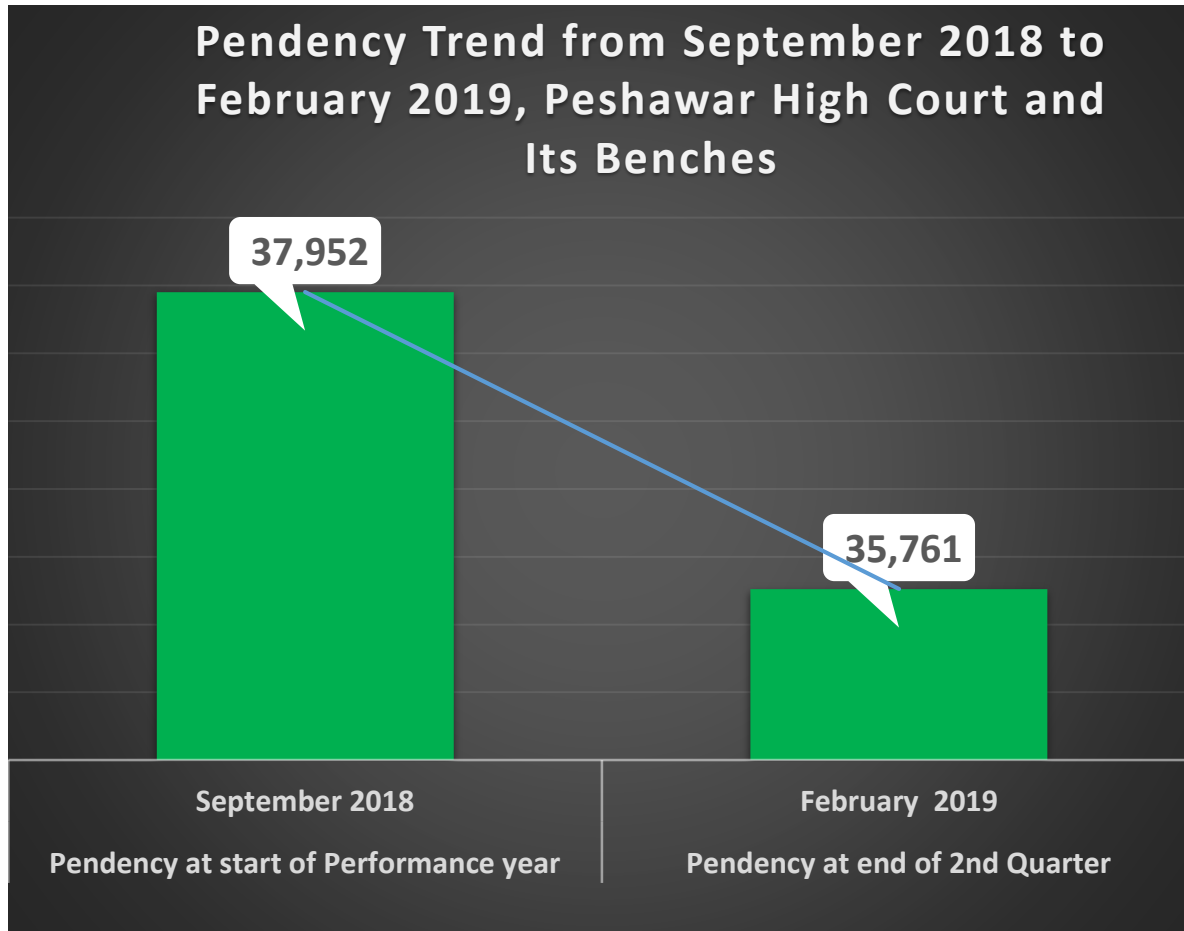

First 02 QUARTERs PERFORMANCE OF DISTRICT JUDICIARY

Pendency Trend from September 2018 to February 2019, District Khyber Pakhtunkhwa

Institution and Disposal from September 2018 to February 2019, District Judiciary Khyber Pakhtunkhwa

	MONTHS	INSTITUTION	DISPOSAL
QUARTE R 1	18-Sep	42,940	37,042
	18-Oct	43,663	45,647
	18-Nov	40,265	44,947
QUARTE R 2	18-Dec	33,166	34,515
	19-Jan	44,514	43,895
	19-Feb	37,367	38,135
	Grand Total	241,915	244,181

TOTAL INSTITUTION AND DISPOSAL FOR 2 QUARTERS - DISTRICT JUDICIARY

First 02 QUARTERs PERFORMANCE OF PESHAWAR HIGH COURT AND IT's BENCHES

Pendency Trend from September 2018 to February 2019, Peshawar High Court and Its Benches