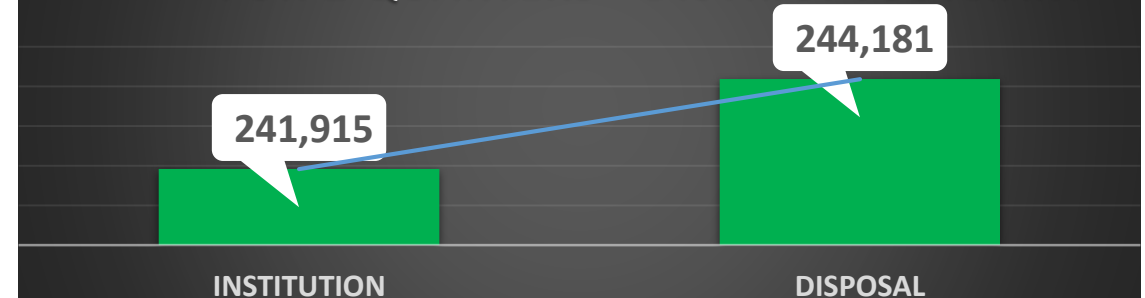

TOTAL INSTITUTION AND DISPOSAL FOR 2 QUARTERS - DISTRICT JUDICIARY